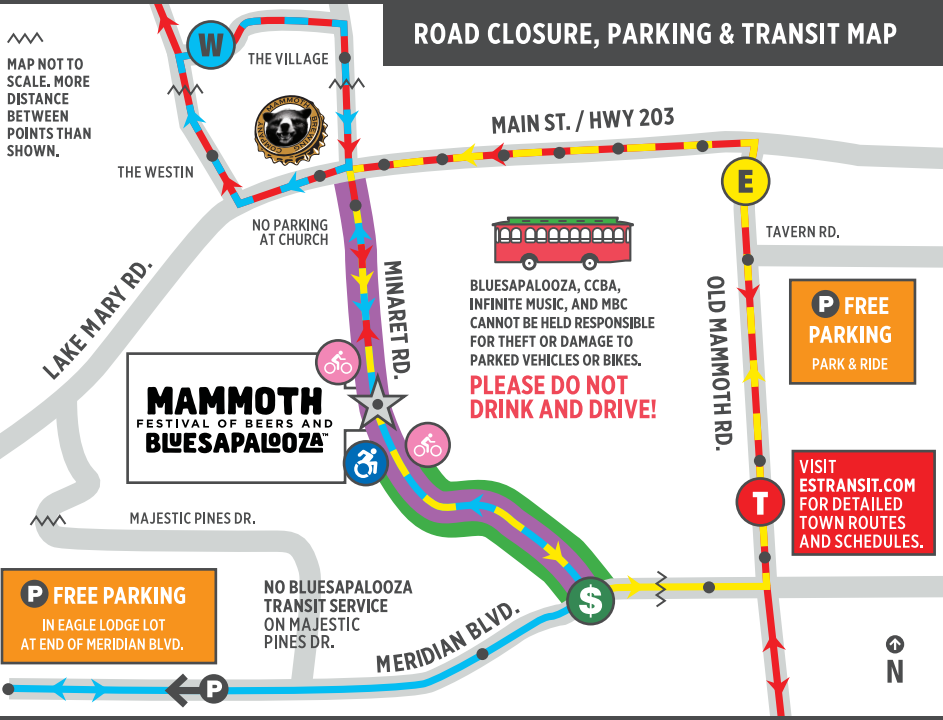

ROAD CLOSURE, PARKING & TRANSIT MAP

MAP NOT TO SCALE. MORE DISTANCE BETWEEN POINTS THAN SHOWN.

MINARET ROAD CLOSED
 BETWEEN MAIN ST. AND MERIDIAN BLVD.
 FROM THURS., AUG. 2 – 8PM SUN., AUG. 5.

PAID PARKING
 ENTER FROM MERIDIAN BLVD. ONLY.
 OPERATED BY THE MHS BOOSTERS CLUB
 AND ROTARY INTERACT CLUB.

ADA-ACCESSIBLE PARKING
 ENTER FROM MAIN ST.

BIKE PARKING **FREE PARKING**

EAST TRANSIT LOOP

WEST TRANSIT LOOP

TOWN TROLLEY ROUTE
 WITH EXTRA STOP AT BLUESAPALOOZA ENTRANCE.

TRANSIT STOP

FREE TRANSIT SCHEDULE

THURS., AUG. 2: 3PM – 12:00 AM
FRI., AUG. 3: 1PM – 12:00 AM
SAT., AUG. 4: 8AM – 12:00 AM
SUN., AUG. 5: 9AM – 7:00 PM